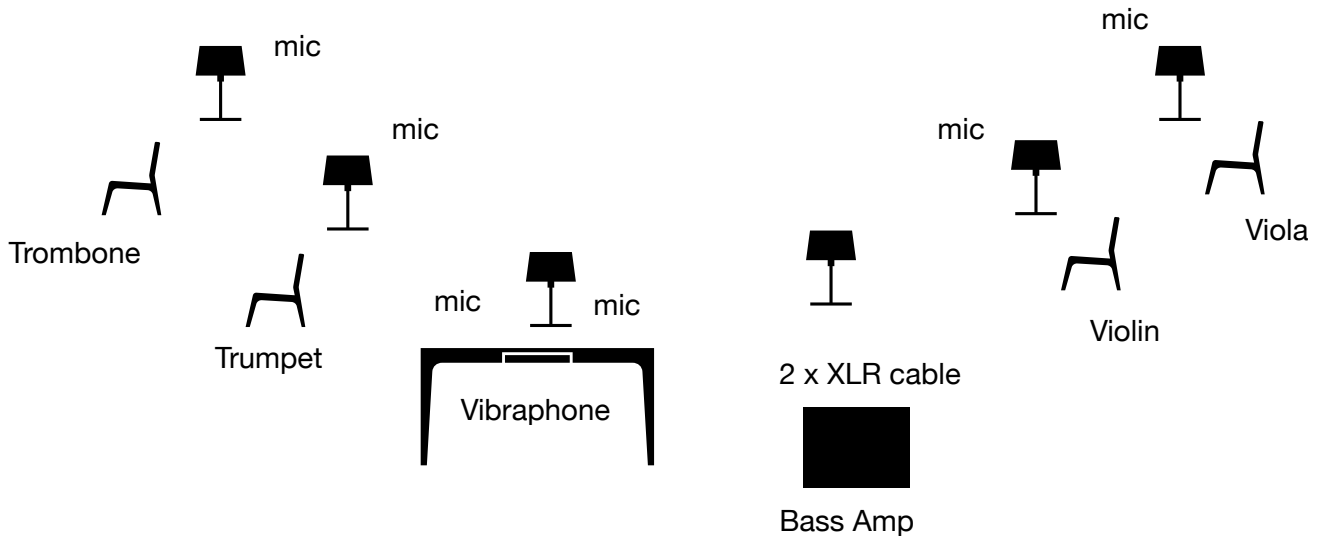

Slow Water stage plot

AUDIENCE

 = music stand

 = chair